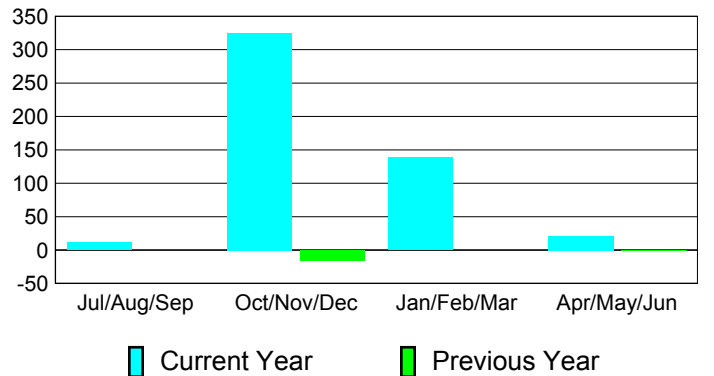

Gender Comparison 2010-2011

Jul/Aug/Sep

Oct/Nov/Dec

Jan/Feb/Mar

Apr/May/Jun

■ Male

■ Female