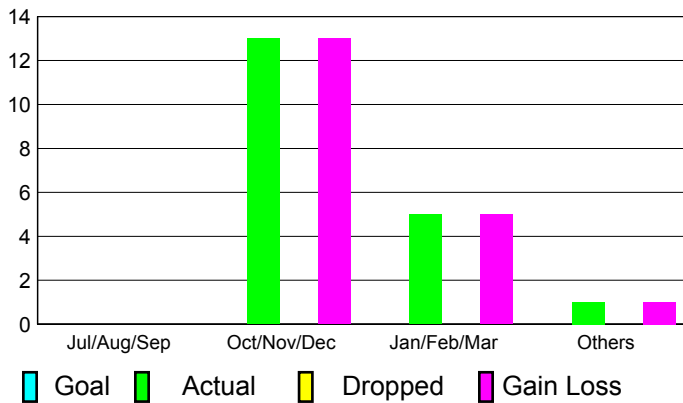

## CLUBS

**Club Results  
2010-2011**

**Clubs  
2009-2010**

Month	New Club Goal	Actual New Clubs	Actual Dropped Clubs	Gain/Loss of Clubs	Gain/Loss of Clubs
Jul/Aug/Sep		0	0	0	0
Oct/Nov/Dec		13	0	13	0
Jan/Feb/Mar		5	0	5	0
Apr/May/Jun		1	0	1	0
<b>Totals</b>		<b>19</b>	<b>0</b>	<b>19</b>	<b>0</b>

### Club Results 2010-2011

Goal, New, Dropped, Gain/Loss

### Comparison of Club Gain/Loss

Current Year Compared to the Previous Year