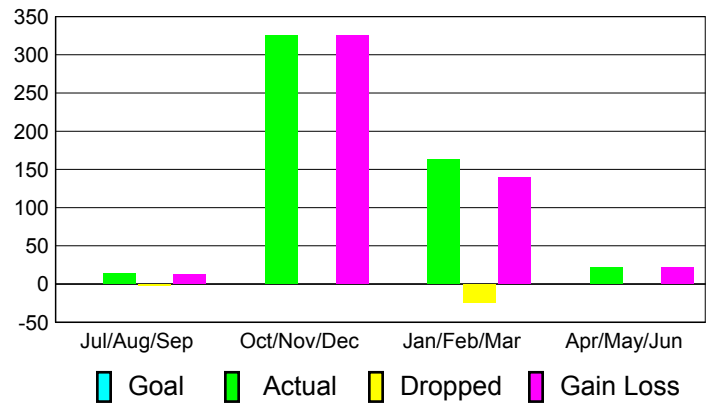

### YTD Status Quo Clubs 2010-2011

Status Quo Clubs Compared to Status Quo Members

## MEMBERSHIP

**Membership Results  
2010-2011**

**Membership  
2009-2010**

Month	Net Memb Goal	Actual New Memb	Actual Dropped Memb	Gain/Loss of Memb	Gain/Loss of Memb
Jul/Aug/Sep		14	-2	12	0
Oct/Nov/Dec		325	0	325	-16
Jan/Feb/Mar		163	-24	139	0
Apr/May/Jun		21	0	21	-1
<b>Totals</b>		<b>523</b>	<b>-26</b>	<b>497</b>	<b>-17</b>

### Membership Results 2010-2011

Goal, New, Dropped, Gain/Loss

### Comparison of Membership Gain/Loss

Current Year Compared to the Previous Year