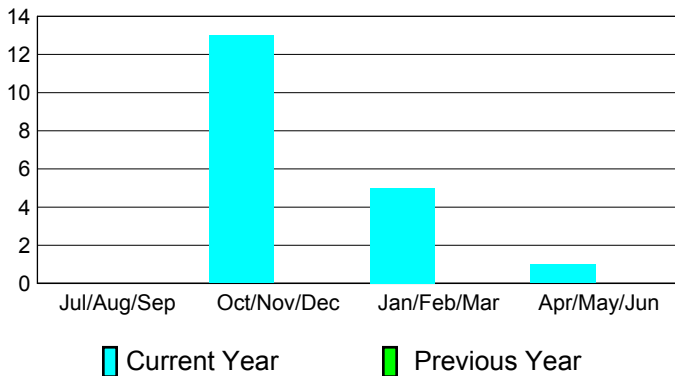

2010-2011 GMT Reports for District (or Undistricted) **District 387**

GMT: PAUL CHOR HO FAN

Location: CHINA

GMT CA: 5

CLUBS

**Club Results
2010-2011**

**Clubs
2009-2010**

Month	New Club Goal	Actual New Clubs	Actual Dropped Clubs	Gain/Loss of Clubs	Gain/Loss of Clubs
Jul/Aug/Sep		0	0	0	0
Oct/Nov/Dec		13	0	13	0
Jan/Feb/Mar		5	0	5	0
Apr/May/Jun		1	0	1	0
Totals		19	0	19	0

Club Results 2010-2011

Goal, New, Dropped, Gain/Loss

Comparison of Club Gain/Loss

Current Year Compared to the Previous Year

YTD Status Quo Clubs 2010-2011

Status Quo Clubs Compared to Status Quo Members

MEMBERSHIP

**Membership Results
2010-2011**

**Membership
2009-2010**

Month	Net Memb Goal	Actual New Memb	Actual Dropped Memb	Gain/Loss of Memb	Gain/Loss of Memb
Jul/Aug/Sep		14	-2	12	0
Oct/Nov/Dec		325	0	325	-16
Jan/Feb/Mar		163	-24	139	0
Apr/May/Jun		21	0	21	-1
Totals		523	-26	497	-17

Membership Results 2010-2011

Goal, New, Dropped, Gain/Loss

Comparison of Membership Gain/Loss

Current Year Compared to the Previous Year

Gender Comparison 2010-2011

Jul/Aug/Sep

Oct/Nov/Dec

Jan/Feb/Mar

Apr/May/Jun

■ Male

■ Female